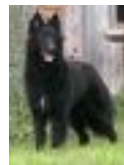

Uhrs de Lescaut

Sonnyboy de Lescaut

Mawrmyth Highmoor Herdsman

Goldie de Lescaut

Phoudjie de Lescaut

Ycare du Pré du Vieux Pont

Mousseline de Lescaut